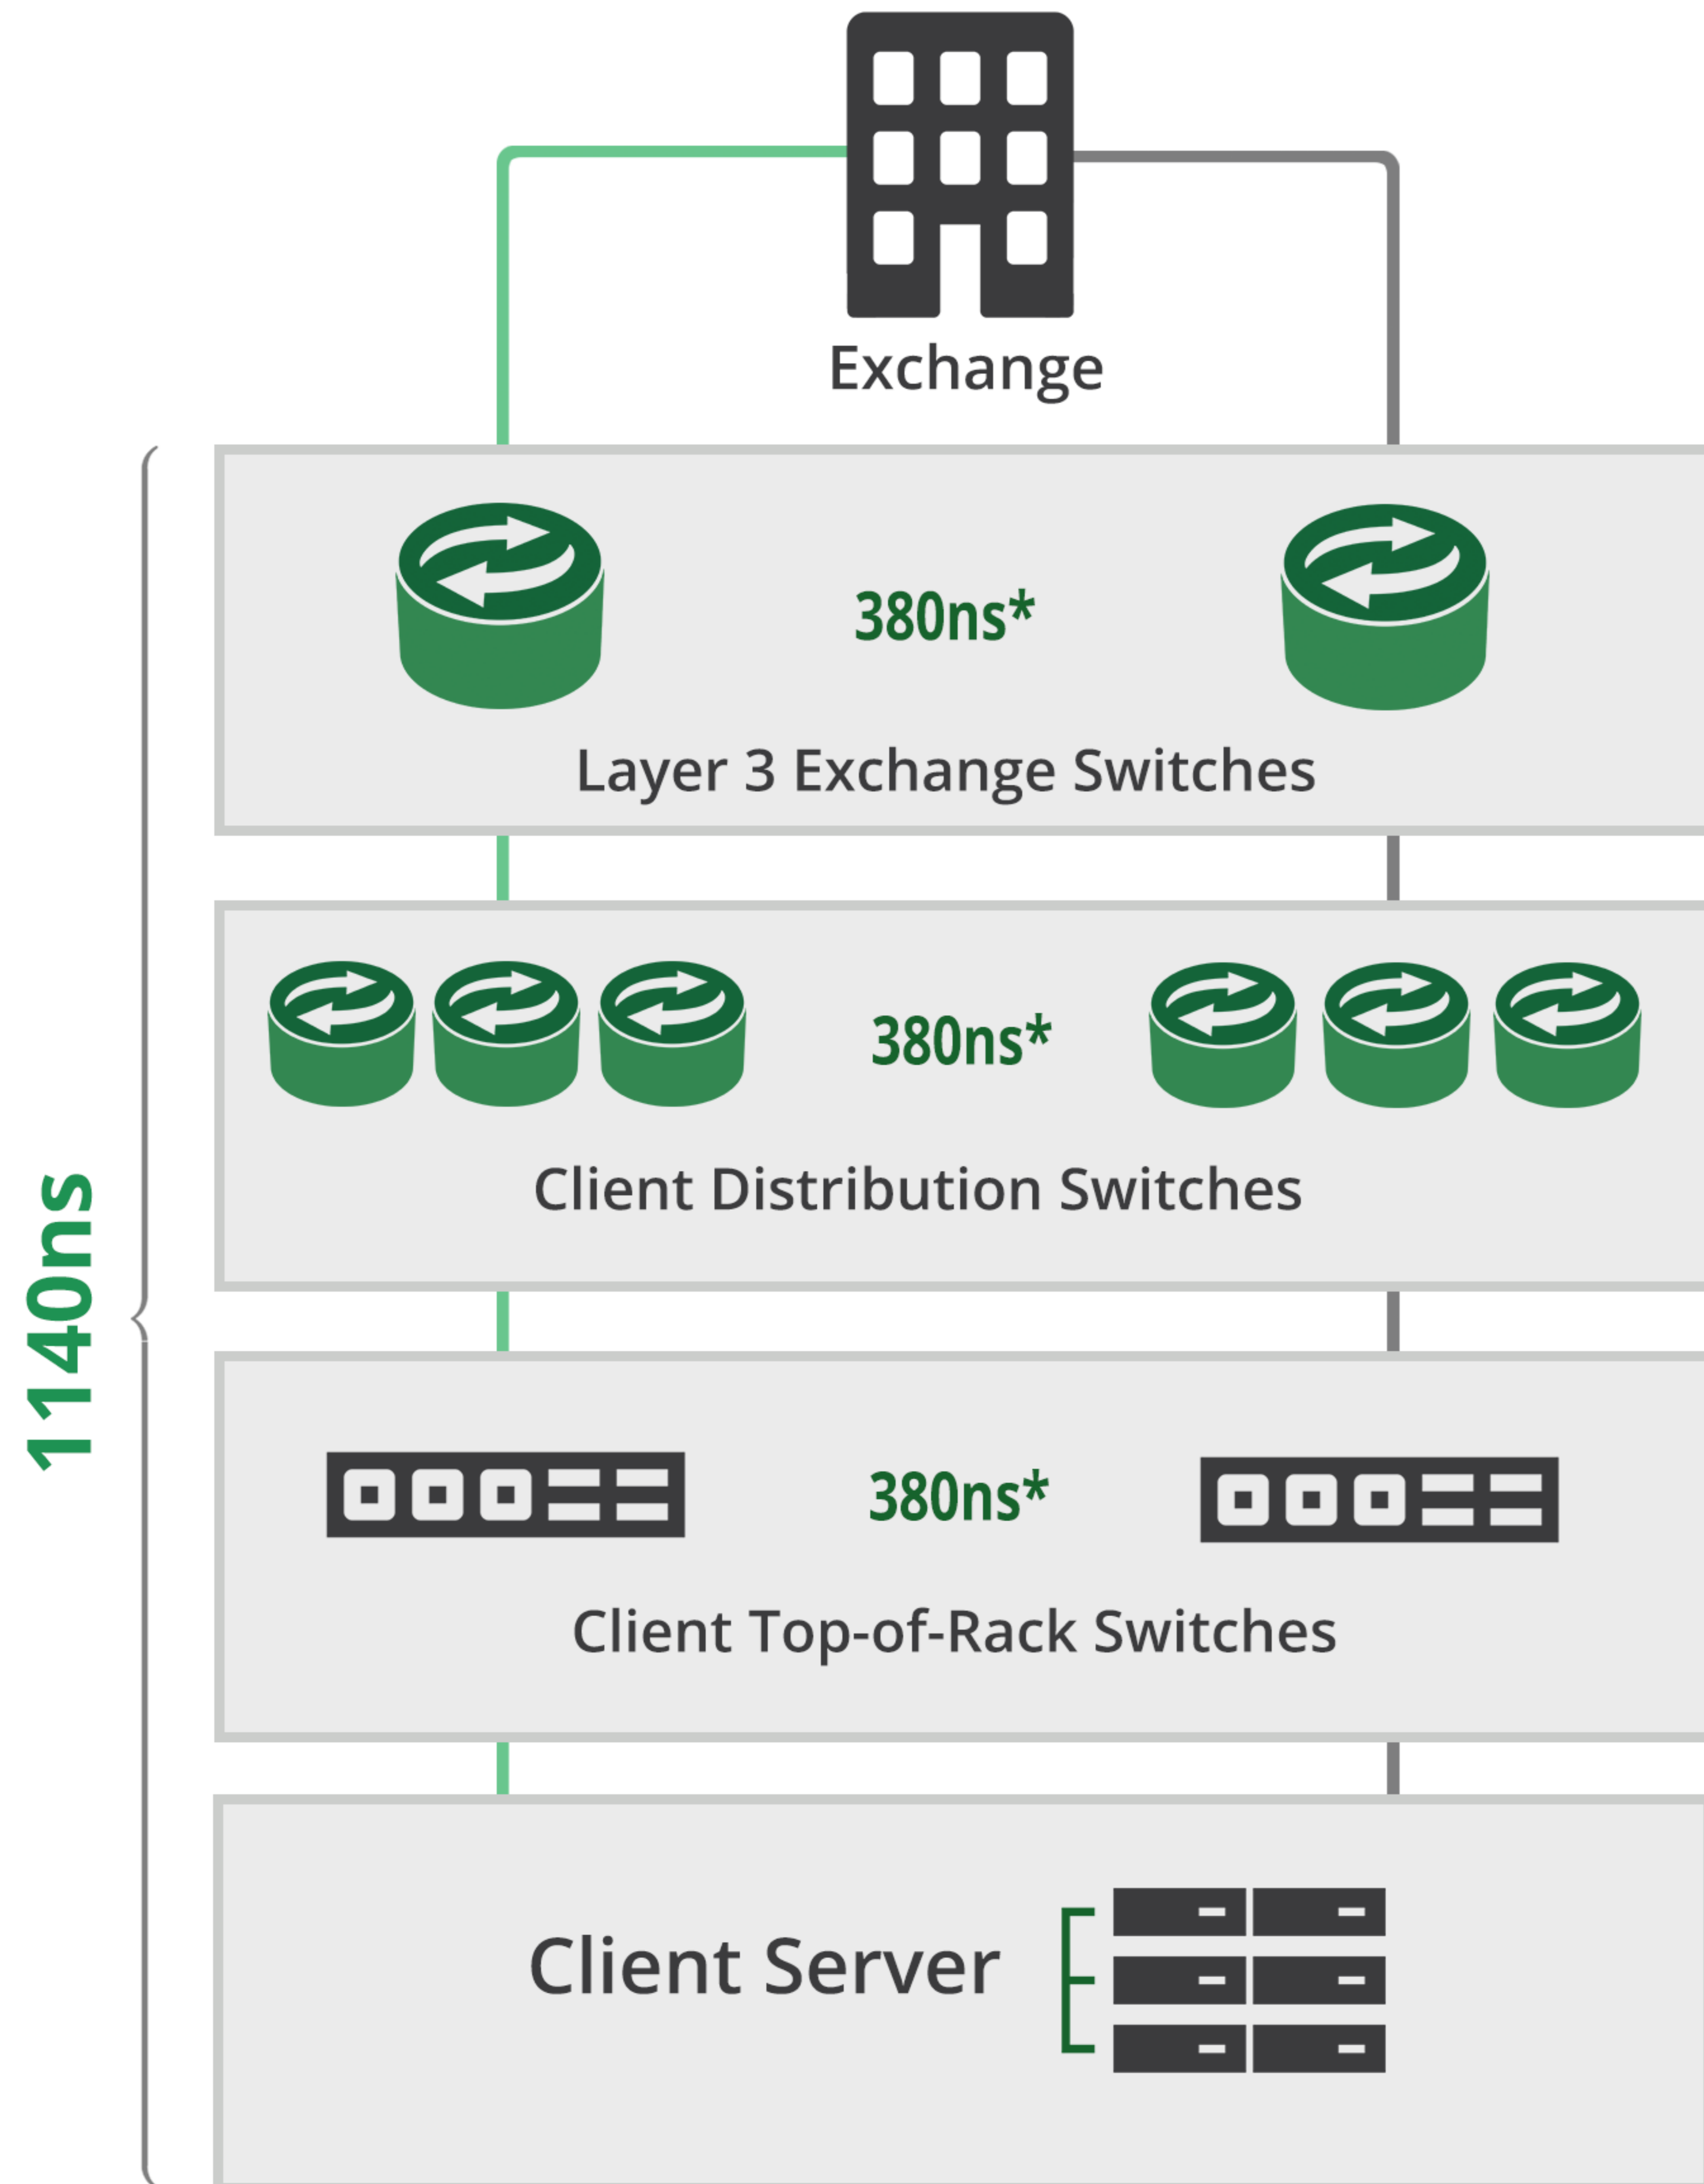

# Traditional MSP

The standard model

\*Typical deployment using industry standard switches

# NetXpress Ultra

Pioneering the new industry standard